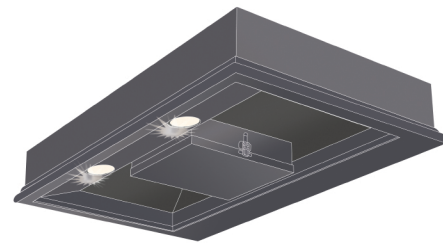

## CLEANING IS A BREEZE

Grease from cooking is captured and stored in the V-Line's collecting tray. To clean, simply locate the tray and slide it out to remove, then wash either in a dishwasher or with warm soapy water, then let it dry and put it back.

## BETTER TOGETHER

The exclusive Vent-A-Hood® Power Lung™ Blower and Centrifugal Filter chamber are built together to work as one in a single housing. Engineered to provide superior performance, the Power Lung™ eliminates grease that baffle filters and mesh screens do not.