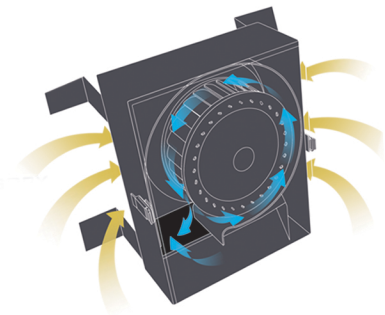

## CLEANING IS A BREEZE

Grease from cooking is captured and stored in the V-Line's collecting tray. To clean, simply locate the tray and slide it out to remove, then wash either in a dishwasher or with warm soapy water, then let it dry and put it back.

## BETTER TOGETHER

The exclusive Vent-A-Hood® Power Lung™ Blower and Centrifugal Filter chamber are built together to work as one in a single housing. Engineered to provide superior performance, the Power Lung™ eliminates grease that baffle filters and mesh screens do not.