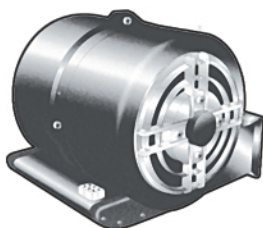

COMMERCIAL-GRADE FILTRATION FOR THE HOME

Vent-A-Hood® M-Line products use the same high quality filtration components that you'd find in the kitchen of your favorite high-end steak house. That means you know your M-Line can handle whatever you throw at it, and it's built to last.