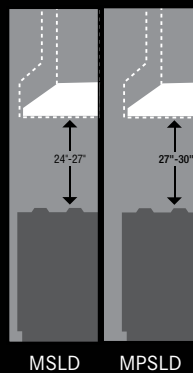

M LINE

**WALL MOUNT
M LINE
LINER INSERT**

- EASY INSTALLATION – FOR USE OVER STANDARD OF PRO-STYLE RESIDENTIAL COOKING EQUIPMENT
- AVAILABLE WITH SINGLE OR DUAL 600 CFM BLOWERS (SOLD SEPARATELY)
- 4 SPEED BLOWER CONTROL
- 50 WATT HALOGEN LIGHTS FEATURE A DUAL SWITCH FOR DIMMING TO 25 WATTS
- FEATURES A HIGH QUALITY BRUSHED STAINLESS STEEL FASCIA AND CORROSION RESISTANT STEEL CANOPY
- INCLUDES INDUSTRIAL GRADE STAINLESS STEEL BAFFLE FILTERS FOR MAXIMUM EFFECTIVENESS
- RECOMMENDED MOUNTING HEIGHT IS 24" – 27" (MSLD) OR 27" – 30" (MPSLD) ABOVE THE COOKING SURFACE
- 12 1/2" TALL, 12" TOP DEPTH, 3 1/2" TALL LIP
- MSLD WIDTHS
28 3/8", 34 3/8", 40 3/8",
46 3/8", 52 3/8", 58 3/8",
AND 64 3/8"
TOP WIDTH 6" LESS THAN
BOTTOM WIDTH
19 1/4" BOTTOM DEPTH
- MPSLD WIDTHS
28 3/8", 34 3/8", 40 3/8",
46 3/8", 52 3/8", 58 3/8",
AND 64 3/8"
TOP WIDTH 6" LESS THAN
BOTTOM WIDTH
22 1/2" BOTTOM DEPTH

**WALL MOUNT
PRH18-M**

- LINEAR STYLING PERFECTLY ACCENTS THE PROFESSIONAL-STYLED KITCHEN
- FOR USE OVER STANDARD OR PRO-STYLE COOKING EQUIPMENT
- AVAILABLE WITH SINGLE OR DUAL 600 CFM BLOWERS (SOLD SEPARATELY)
- 4 SPEED BLOWER CONTROL
- 50 WATT HALOGEN LIGHTS FEATURE A DUAL SWITCH FOR DIMMING TO 25 WATTS
- AVAILABLE IN STAINLESS STEEL
- INCLUDES INDUSTRIAL GRADE STAINLESS STEEL BAFFLE FILTERS FOR MAXIMUM EFFECTIVENESS
- MATCHING WALL MOUNT DUCT COVERS (SOLD SEPARATELY) ARE AVAILABLE IN STANDARD SIZES FOR 8', 9', AND 10' CEILING HEIGHTS
- RECOMMENDED MOUNTING HEIGHT IS 30" ABOVE THE COOKING SURFACE
- 18" TALL, 24" BOTTOM DEPTH, 12" TOP DEPTH, 6" TALL FRONT LIP.
AVAILABLE IN 27" BOTTOM DEPTH – MODEL PRXH18-M
- AVAILABLE WIDTHS
30", 36", 42", 48", 54", 60" AND 66"